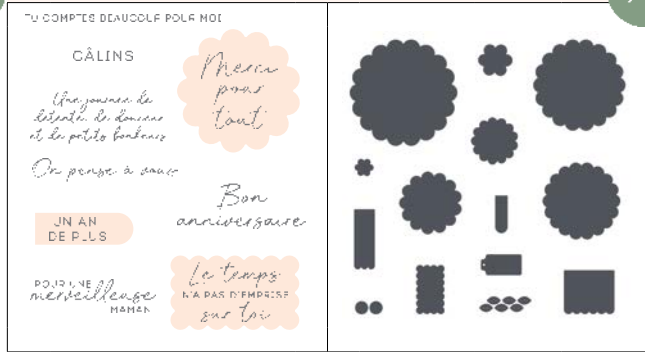

LOT FLEURS FESTONNÉES • EN FR DE NL

SET DE TAMPONS | P. 46 + POINÇONS | P. 60 Assortiment