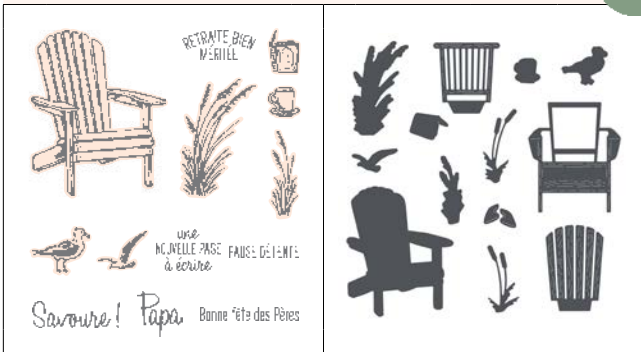

LOT RIVE TRANQUILLE • EN FR DE

SET DE TAMPONS | P. 55 **+** POINÇONS | P. 58 *Assortiment*