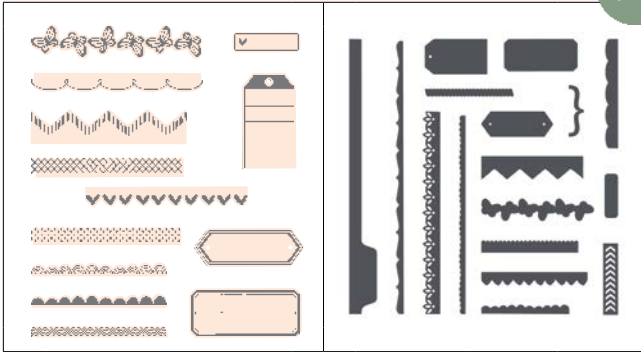

N 167557 ~~61⁰⁰ €~~ ~~£46⁷⁵~~
~~68⁰⁰ €~~ ~~£52⁰⁰~~

LOT BORDERED IN BEAUTY

SET DE TAMPONS | P. 55 **+** POINÇONS | P. 59 *Assortiment*

N 167782 ~~68²⁵ €~~ ~~£53⁰⁰~~
~~70⁰⁰ €~~ ~~£50⁰⁰~~

LOT AUREORE À L'HORIZON • EN FR DE